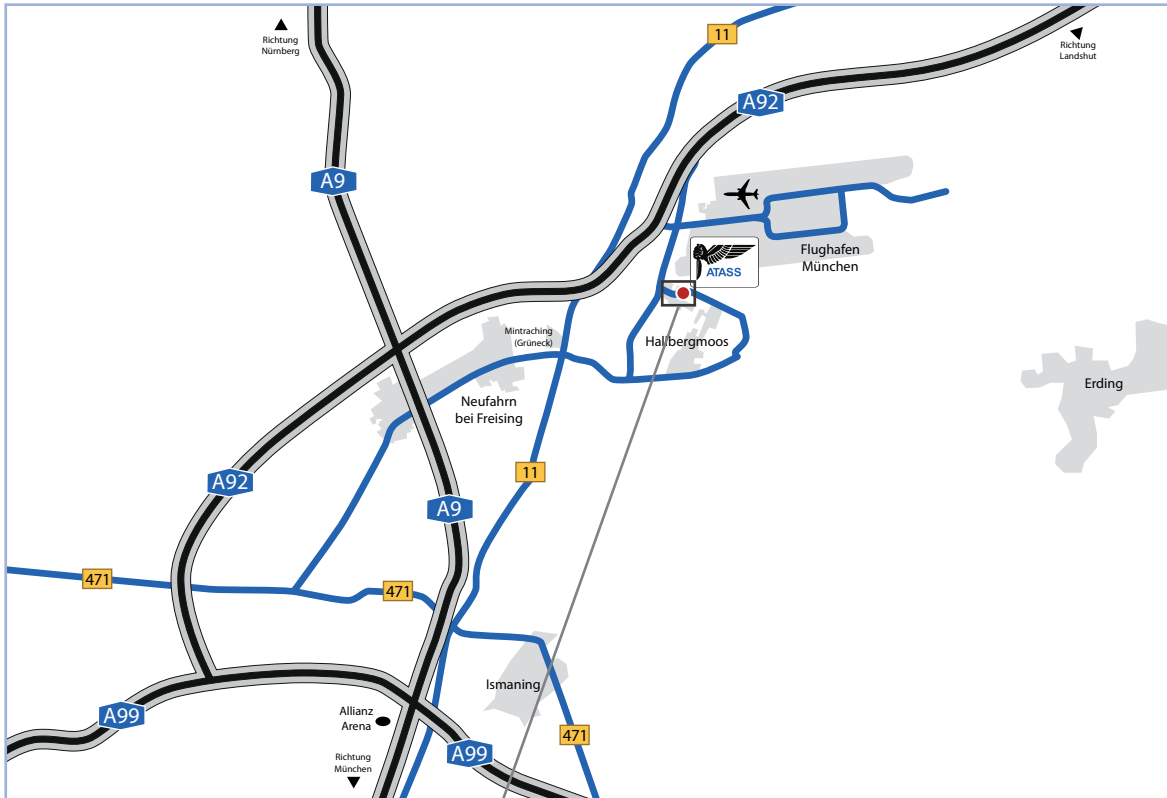

# COMPANY LOCATIONS

## From Deggendorf:

A92 take exit 7 direction Freising Mitte Hallbergmoos  
Turn left onto Ismaninger Straße and drive 4.5 km to the roundabout.  
At the roundabout take the second exit to the Munich Airport Business Park, now you are on Ludwigstraße.  
After ca. 800 meters turn right into the parking area.

## From Munich:

A92 take exit 6 interchange Munich Airport Franz-Josef-Strauss. Take first exit Hallbergmoos, after 1.2 km.  
Turn left at the traffic light into the Ismaninger Straße. After 1.8 km at the roundabout, take the second exit to the Munich Airport Business Park, now you are on Ludwigstraße.  
After about 800 meters turn right into the parking area.