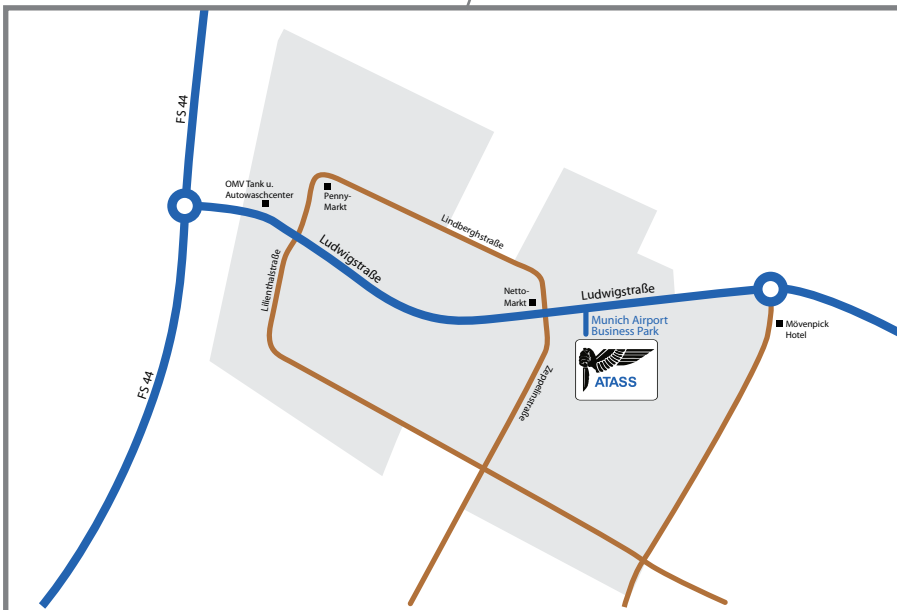

# COMPANY LOCATIONS

## From Deggendorf:

A92 take exit 7 direction Freising Mitte Hallbergmoos  
Turn left onto Ismaninger Straße and drive 4.5 km to the roundabout.  
At the roundabout take the second exit to the Munich Airport Business Park, now you are on Ludwigstraße.  
After ca. 800 meters turn right into the parking area.

## From Munich:

A92 take exit 6 interchange Munich Airport Franz-Josef-Strauss. Take first exit Hallbergmoos, after 1.2 km.  
Turn left at the traffic light into the Ismaninger Straße. After 1.8 km at the roundabout, take the second exit to the Munich Airport Business Park, now you are on Ludwigstraße.  
After about 800 meters turn right into the parking area.